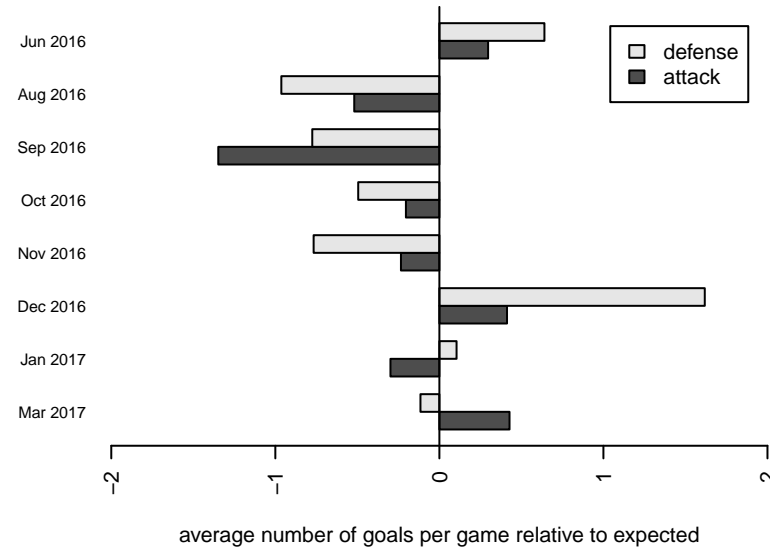

Performance relative to 13 month average