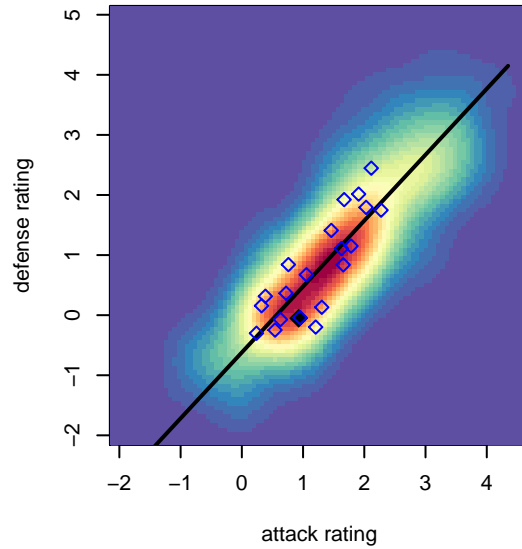

Crossfire Premier D B03

Crossfire Premier SC
 Redmond, WA
 B03 total strength=927
 attack=2.53 defense=0.95
 fall league = RCL B03 Div 5
 spr league = Win RCL B03 Div 5

alt names used:
 Crossfire Premier B03 D
 CROSSFIRE PREMIER B03 D (WA)
 CROSSFIRE PREMIERCROSSFIRE PREMIER
 Crossfire B03 D
 Crossfire Premier B03 D
 Crossfire Premier B03 D

**attack and defense variance (black dot)
relative to other teams
and top 10 in region**

**attack and defense rating
relative to others at age
and all opponents in last 13 months**

Performance relative to 13 month average