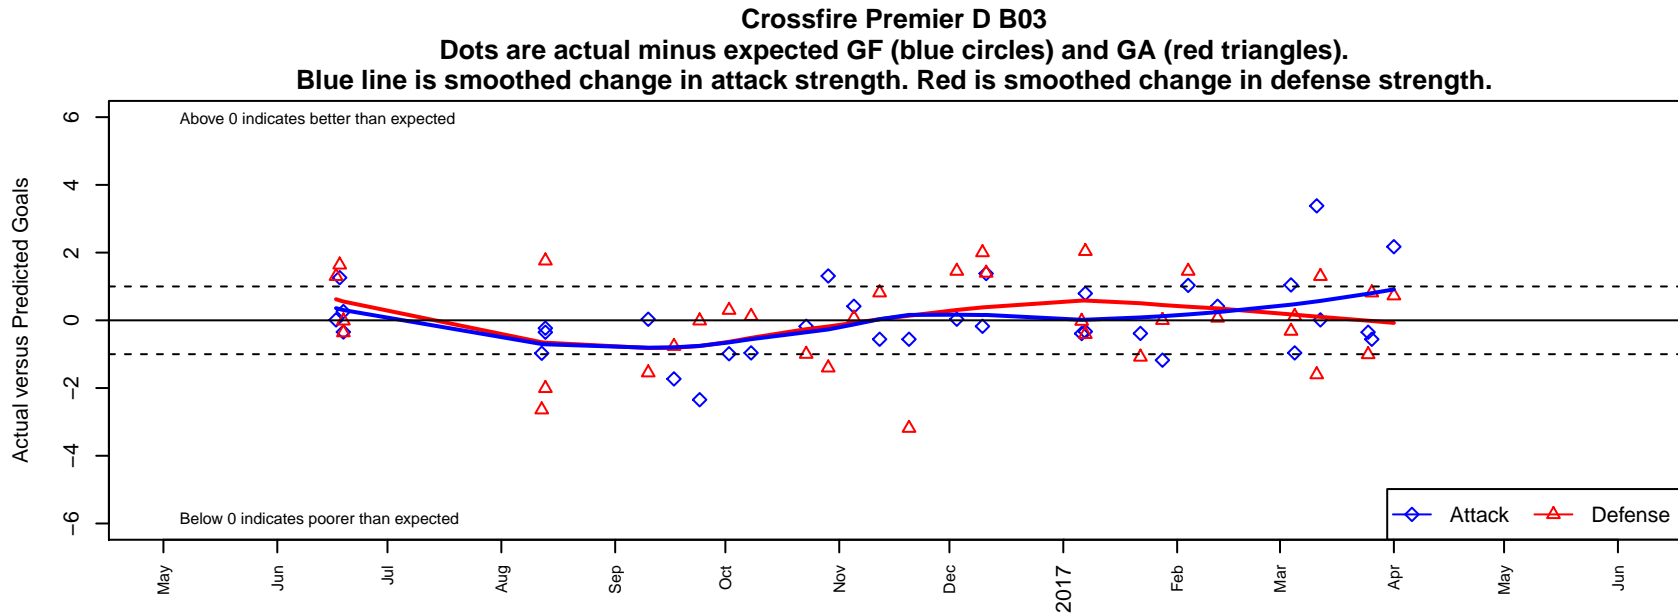

Crossfire Premier D B03

Crossfire Premier SC
 Redmond, WA
 B03 total strength=927
 attack=2.53 defense=0.95
 fall league = RCL B03 Div 5
 spr league = Win RCL B03 Div 5

alt names used:
 Crossfire Premier B03 D
 CROSSFIRE PREMIER B03 D (WA)
 CROSSFIRE PREMIERCROSSFIRE PREMIER
 Crossfire B03 D
 Crossfire Premier B03 D
 Crossfire Premier B03 D

**attack and defense variance (black dot)
relative to other teams
and top 10 in region**

**attack and defense rating
relative to others at age
and all opponents in last 13 months**

Performance relative to 13 month average