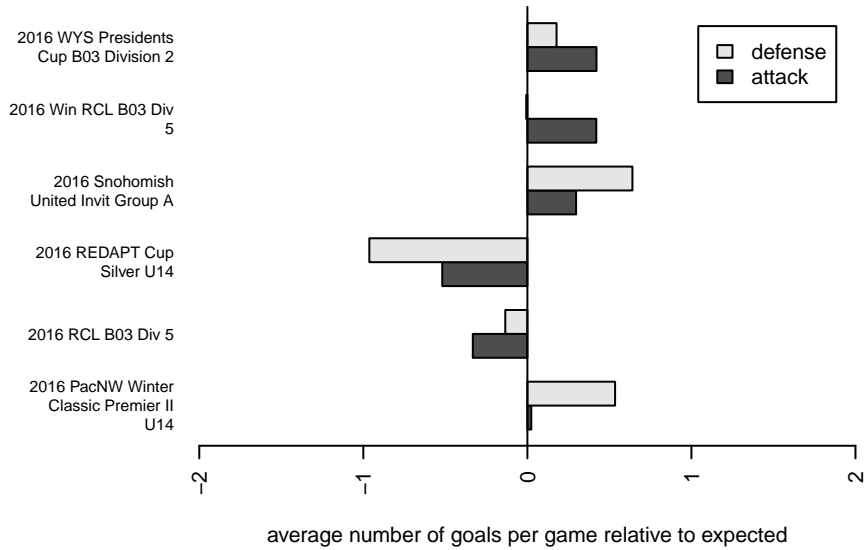

Crossfire Premier D B03

Crossfire Premier SC
 Redmond, WA
 B03 total strength=927
 attack=2.53 defense=0.95
 fall league = RCL B03 Div 5
 spr league = Win RCL B03 Div 5

alt names used:
 Crossfire Premier B03 D
 CROSSFIRE PREMIER B03 D (WA)
 CROSSFIRE PREMIERCROSSFIRE PREMIER
 Crossfire B03 D
 Crossfire Premier B03 D
 Crossfire Premier B03 D

Venues played:
 2016 Snohomish United Invit Group A
 2016 REDAPT Cup Silver U14
 2016 RCL B03 Div 5
 2016 PacNW Winter Classic Premier II U14
 2016 Win RCL B03 Div 5
 2016 WYS Presidents Cup B03 Division 2

**attack and defense variance (black dot)
relative to other teams
and top 10 in region**

**attack and defense rating
relative to others at age
and all opponents in last 13 months**

Performance relative to 13 month average