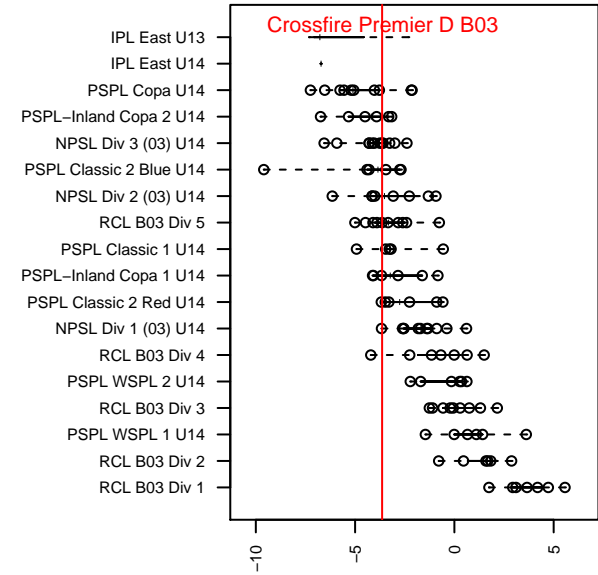

Crossfire Premier D B03

Crossfire Premier SC
 Redmond, WA
 B03 total strength=927
 attack=2.53 defense=0.95
 fall league = RCL B03 Div 5
 spr league = Win RCL B03 Div 5

alt names used:
 Crossfire Premier B03 D
 CROSSFIRE PREMIER B03 D (WA)
 CROSSFIRE PREMIERCROSSFIRE PREMIER
 Crossfire B03 D
 Crossfire Premier B03 D
 Crossfire Premier B03 D

Venues played:
 2016 Snohomish United Invit Group A
 2016 REDAPT Cup Silver U14
 2016 RCL B03 Div 5
 2016 PacNW Winter Classic Premier II U14
 2016 Win RCL B03 Div 5
 2016 WYS Presidents Cup B03 Division 2

**attack and defense variance (black dot)
relative to other teams
and top 10 in region**

**attack and defense rating
relative to others at age
and all opponents in last 13 months**

Performance relative to 13 month average